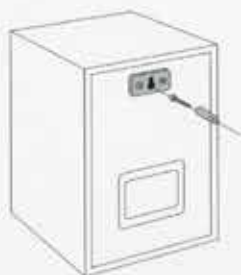

The special design of the front plate waveguide of the domHorn tweeter supplies extraordinary dispersion and high sensitivity. The rear chamber and the treated silk dome warrant the high speed transient, the high dynamics and the crystal clear high frequencies.

DOMHORN tweeter
vista esplosa / exploded view

DJ 308

DJ 204 - DJ 205

possono essere facilmente agganciate al muro
can be easily hang on the wall by fitted housing

DJ series speakers

i woofer sono dotati di rifasatore centrale
the woofers are using central phase plugs